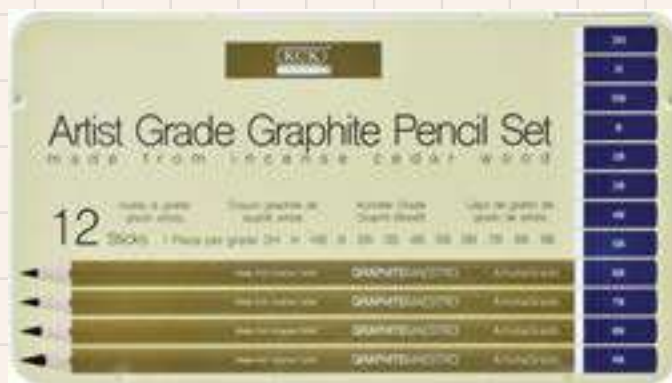

PE 222-12
No.0445.1

$10.70/set

KCK Artist Grade Graphite Pencil Set