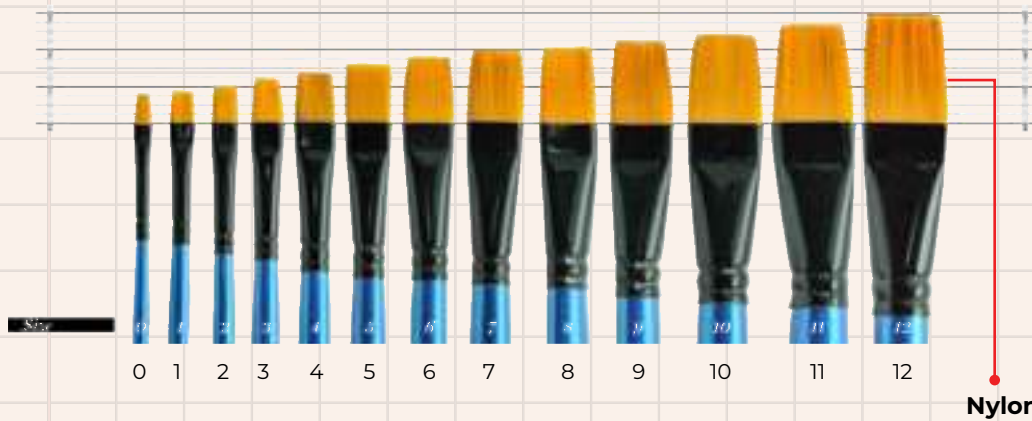

KCK NYLON STUDIO BRUSH (FLAT)

KCK Nylon Studio Brush - Flat is made with long and smooth synthetic bristles mounted on short wooden handles with an aluminium ferrule. This series of brushes come in both round and flat brush types to fulfil your different needs whether you're looking for delicate and detailed strokes or if you're working with larger areas and bolder strokes. These brushes are available in a range of 12 sizes and are suitable for studio use by beginners and students.

Item Code	Order No.	Price
BR568F-0	0415.1	$1.40
BR568F-01	0415.2	$2.00
BR568F-02	0415.3	$2.20
BR568F-03	0415.4	$2.40
BR568F-04	0415.5	$2.80
BR568F-05	0415.6	$3.20
BR568F-06	0415.7	$3.80
BR568F-07	0415.8	$4.00
BR568F-08	0415.9	$4.60
BR568F-09	0415.10	$5.60
BR568F-10	0415.11	$6.60
BR568F-11	0415.12	$7.60
BR568F-12	0415.13	$8.60