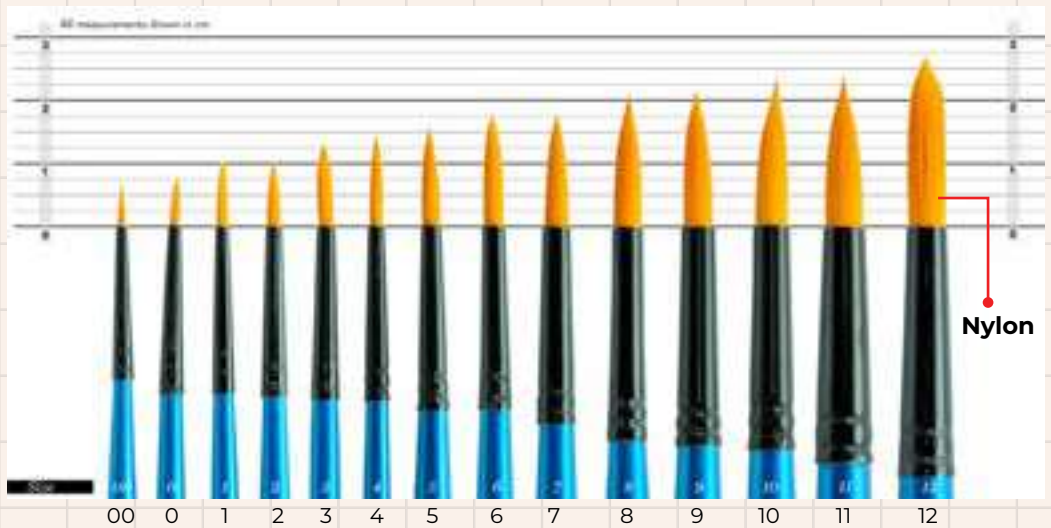

Item Code	Order No.	Price
BR568R-00	0414.1	$1.00
BR568R-0	0414.2	$1.20
BR568R-01	0414.3	$1.40
BR568R-02	0414.4	$1.40
BR568R-03	0414.5	$1.80
BR568R-04	0414.6	$1.80
BR568R-05	0414.7	$2.20
BR568R-06	0414.8	$2.20
BR568R-07	0414.9	$2.60
BR568R-08	0414.10	$2.60
BR568R-09	0414.11	$3.00
BR568R-10	0414.12	$3.00
BR568R-11	0414.13	$3.50
BR568R-12	0414.14	$3.50