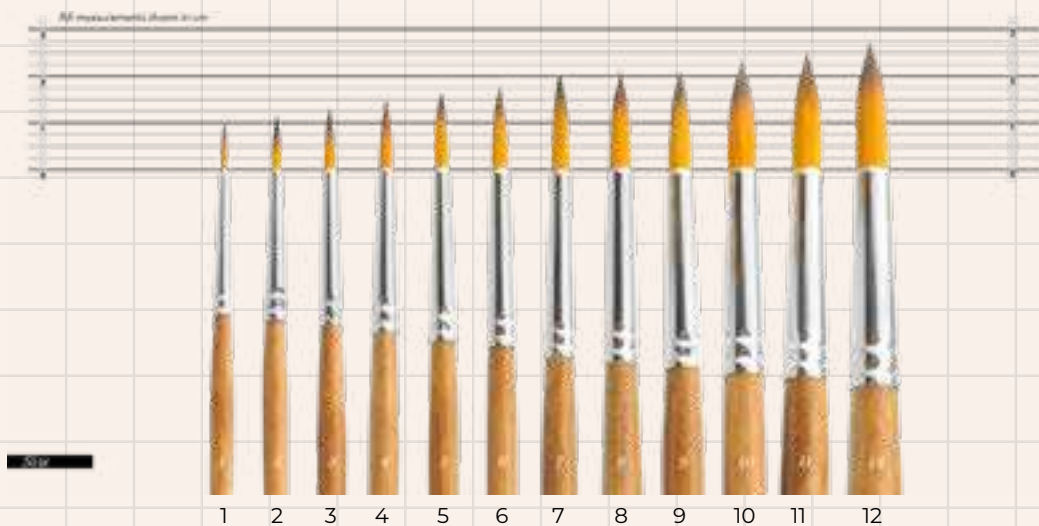

KCK NYLON STUDIO BRUSH (FLAT)

KCK Nylon Studio Brush - Flat is made with long and smooth synthetic bristles mounted on short wooden handles with an aluminium ferrule. This series of brushes come in both round and flat brush types to fulfil your different needs whether you're looking for delicate and detailed strokes or if you're working with larger areas and bolder strokes. These brushes are available in a range of 12 sizes and are suitable for studio use by beginners and students.

KCK PREMIUM ARTIST BRUSH (ROUND)

premium
nylon bristle

nickel-
plated
ferrule

coated
wooden
handle
(long)

KCK Premium Artist Brush - Round is a premium quality painting brush made from hand-formed synthetic bristles that retain its form even after multiple uses. The brush is mounted on a long handle to fulfill your different needs whether you're looking for delicate and detailed strokes or if you're working with larger areas, bolder strokes or using the impasto technique. These brushes are ideal for working with oil paint, watercolour or acrylic paint.